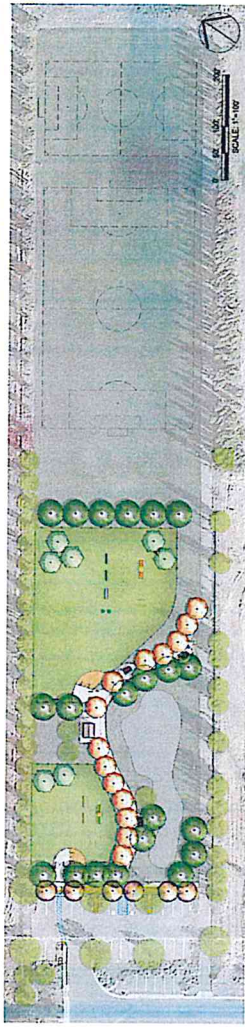

KEY NOTES

- 1 SMALL DOG PARK, INCLUDING TREES AND MINOR IRRIGATION MODIFICATIONS (7,000 SF.)
- 2 LARGE DOG PARK, INCLUDING TREES AND MINOR IRRIGATION MODIFICATIONS (18,500 SF.)
- 3 AREA DESIGNATED FOR SKATE PARK (41-6,000 SF.)
- 4 CONNECTION TO EXISTING SIDEWALK
- 5 REPLANTED TREES AT PARKING LOT
- 6 NEW SHADE AND ACCENT TREES
- 7 ENTRY AREA WITH DOUBLE GATE, DRINKING FOUNTAIN, AND TRASH AND WASTE BAG DISPENSER
- 8 4' HIGH BLACK CHAIN-LINK FENCE
- 9 5' HIGH BLACK CHAIN-LINK FENCE
- 10 DECOMPOSED GRANITE ENTRY AREA
- 11 DOG TRAINING AND EXERCISE EQUIPMENT
- 12 RESTRIPE PARKING STALL AND ACCESSIBLE STALL UPGRADES
- 13 EXISTING TREES, TYP.

OVERALL SITE PLAN

Val De Flores Park Renovation

Dog Park and Skate Park Addition
Rio Vista, California

July 27, 2016